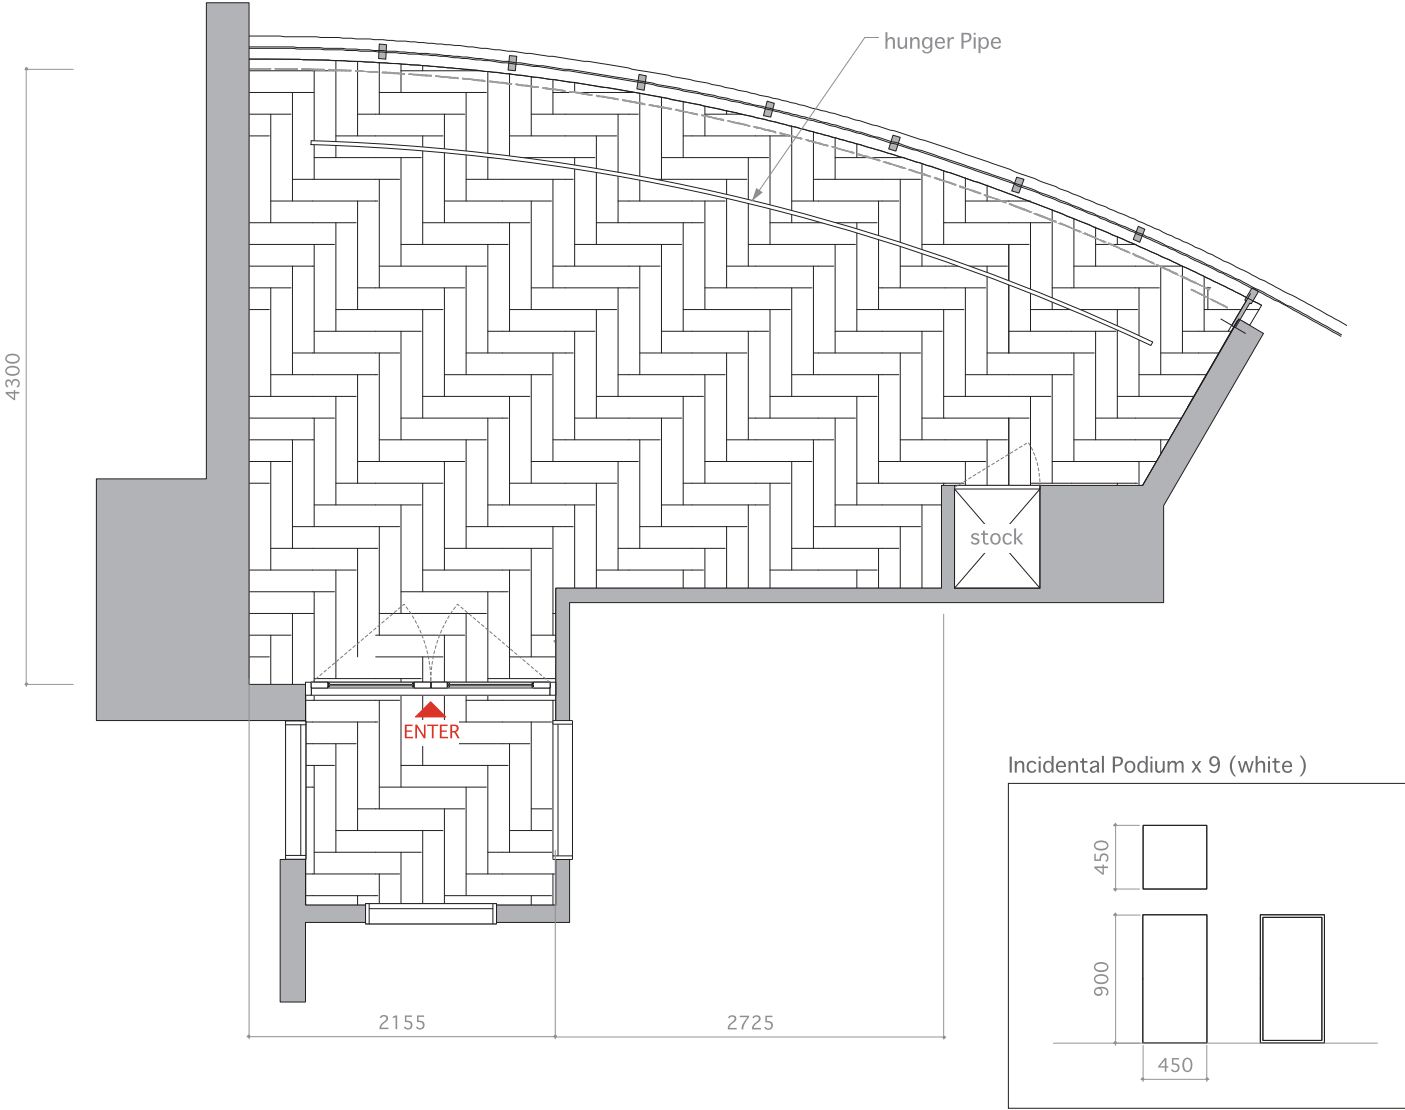

gallery ON THE HILL

CH:2500
Scale:1/30

gallery ON THE HILL

HILLSIDE TERRACE F-BUILDING 1F, 18-8 SARUGAKU-CHO SHIBUYA-KU, TOKYO, JAPAN
〒150-0033 渋谷区猿楽町 18-8 ヒルサイドテラス F 棟 1F tel / 03-5458-8839 www.galleryonthehill.com
Contact : info@galleryonthehill.com